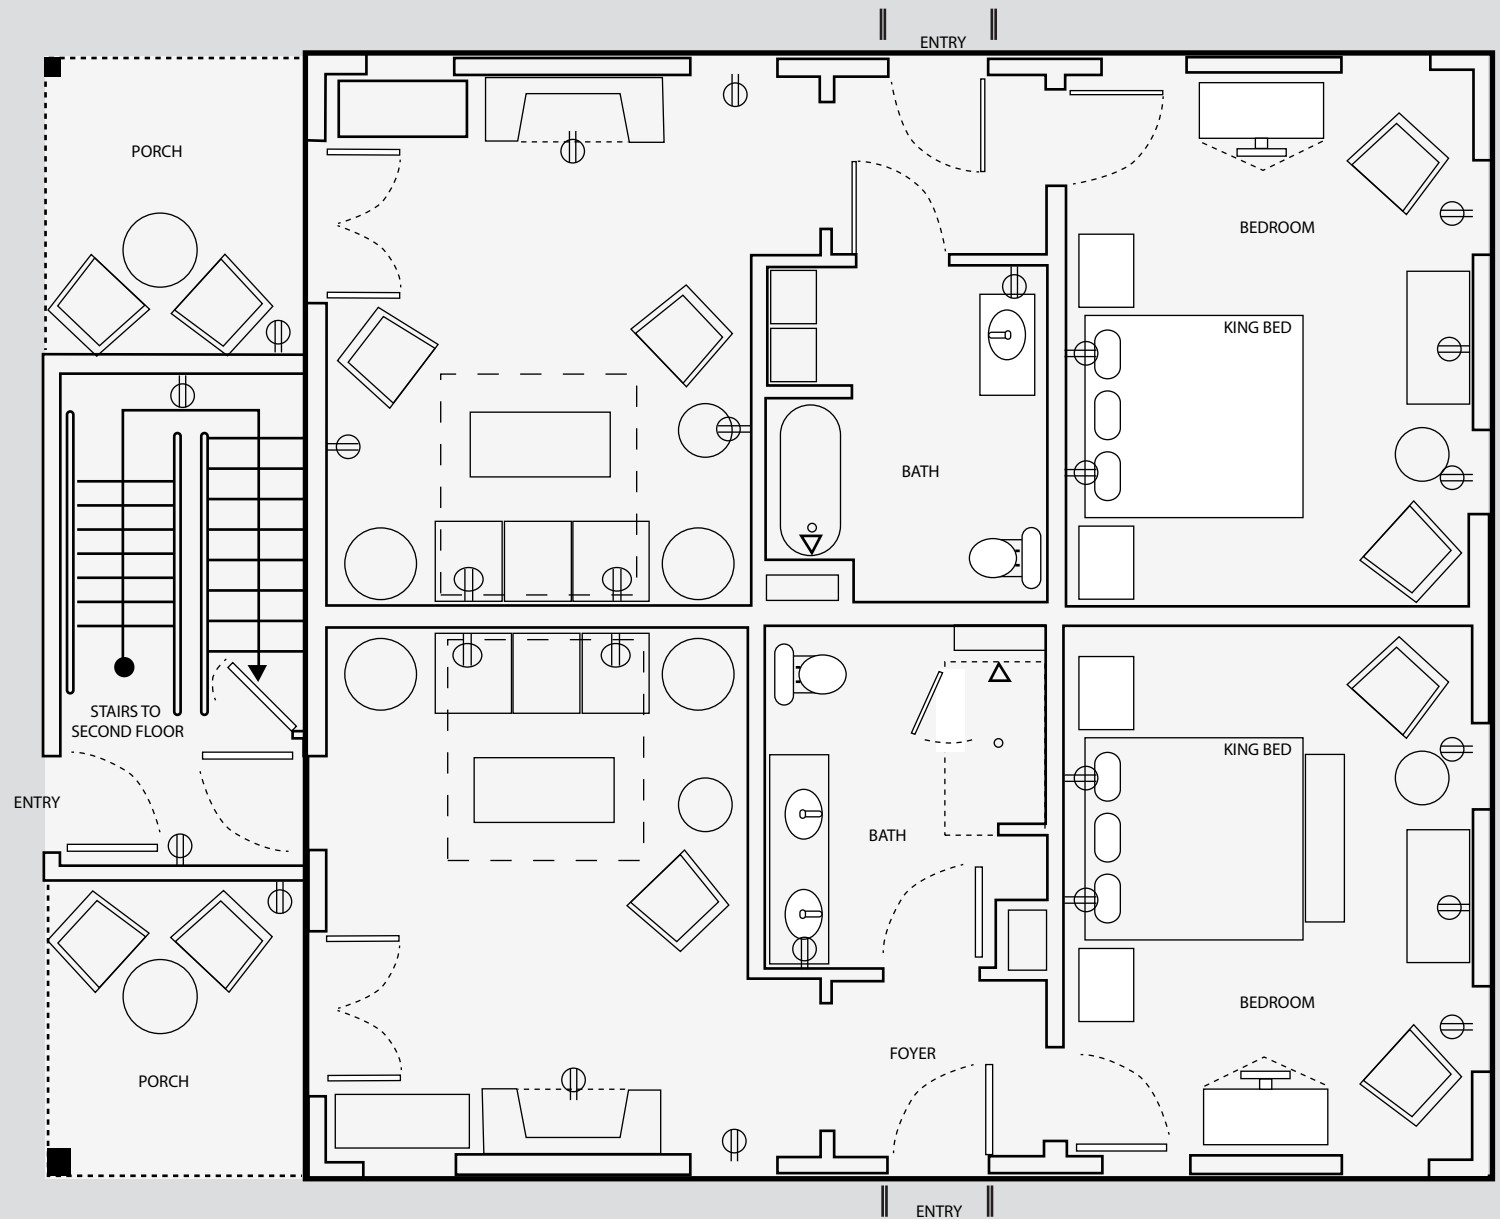

TACONIC

A KIMPTON HOTEL

NICKLEWHITE COTTAGE 1st floor

- Two King Bedded Cottage One-Bedroom Suites with parlor area featuring gas fireplace, seating, and private outdoor patio
- Each accommodation has a separate outdoor entrance
- Adjoining rooms available
- Plush Frette linens & bathrobes
- Yoga mats and walking sticks
- In-room spa services available

NICKLEWHITE COTTAGE

Second floor

NICKLEWHITE COTTAGE 2nd floor

- One Cottage Premier Queen Room, featuring Two Queen Beds
- Accommodation has a separate outdoor entrance to stairwell leading to guest room on second floor
- Adjoining rooms available
- Plush Frette linens & bathrobes
- Yoga mats and walking sticks
- In-room spa services available