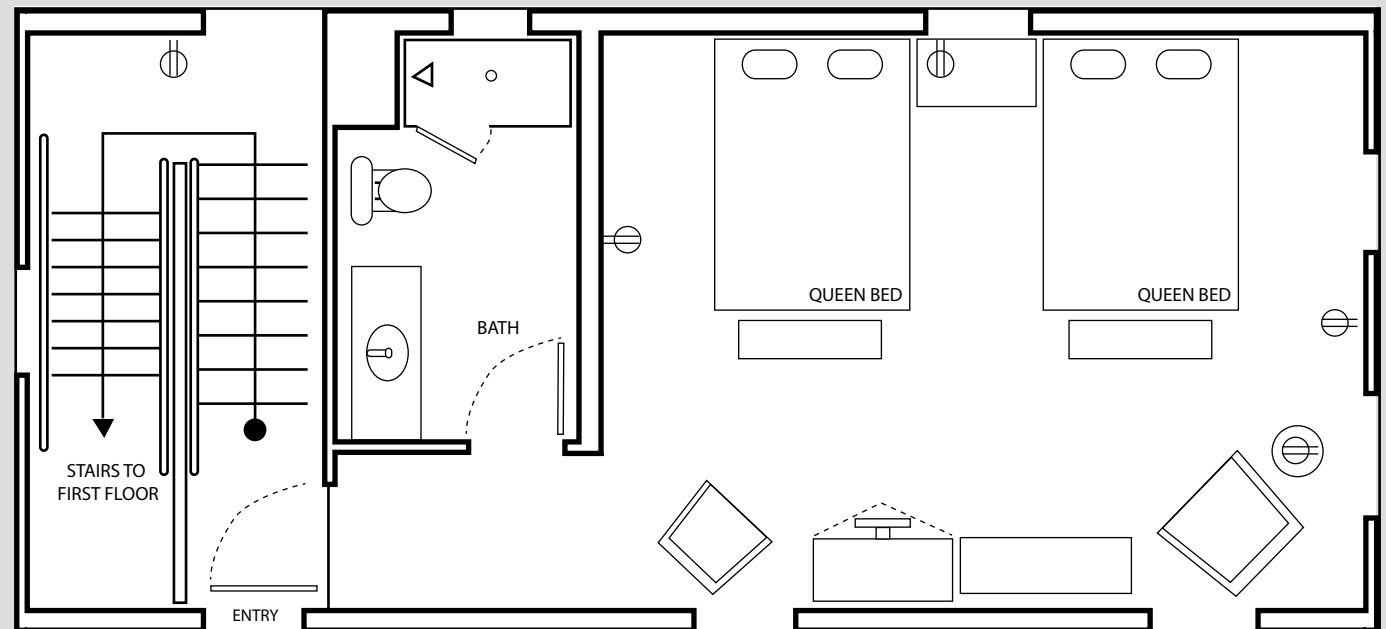

NICKLEWHITE COTTAGE

Second floor

NICKLEWHITE COTTAGE 2nd floor

- One Cottage Premier Queen Room, featuring Two Queen Beds
- Accommodation has a separate outdoor entrance to stairwell leading to guest room on second floor
- Adjoining rooms available
- Plush Frette linens & bathrobes
- Yoga mats and walking sticks
- In-room spa services available

* Placement of furnishings subject to change

**www.taconichotel.com 3835
Main Street Manchester
Village, VT 05254**

For more information please
email talktous@taconichotel.com